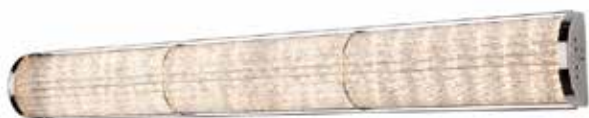

Waterfall 1 Light Chrome Wall Bracket

The “Waterfall” vanity collection is comprised of clear linear twisted glassware, suspended on a chrome frame. This collection is illuminated by bright LEDs. (The LED are dimmable, CRI 80, 3000K and energy efficient). Multiple sizes available

PRODUCT DIMENSIONS (inches)

Width	36
Length	36
Height	4.75
Overall Height	
Ext.	4.75
Chain Inc.	
Rods Inc.	
Wire Length	120
Canopy Size	L: 34 1/4, W: 5
Sloped Ceiling	No

PACKAGING DIMENSIONS

Weight	Length	Width	Height
12	39	8	8

ORDERING

Model	AC7253CH
Collection	Waterfall
Finish	Chrome

BULBS

Bulbs Included	Yes
Bulb Qty.	1
Wattage	27
Dimmable	Yes
Socket Base Type	LED
Lumens (LED)	2700
CRI (LED)	80
Kelvin (LED)	3000

OTHER

UPC	778350003674
Material	Metal & Glass
Safety Rated	Interior/Damp
Listing	UL
Warranty	1 Year Limited Warranty