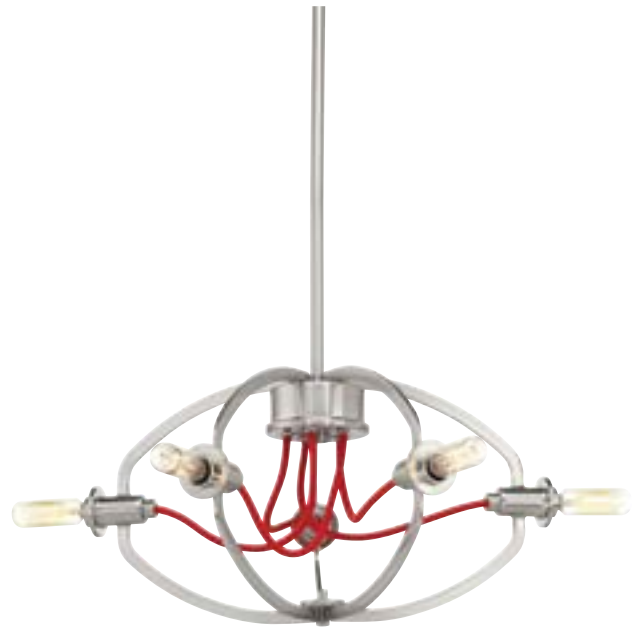

DATE: _____ TYPE: _____

NAME: _____

PROJECT: _____

Incandescent

P500045-009

Fermi

Cloth cords and sculptural details create an open framework design. Fermi features a geometric frame finished in Brushed Nickel. Red cloth adds a playful contrast to create a unique visual statement. Consider decorative bulbs to further customize Fermi fixtures.

- Red, woven cloth cords add a dynamic sculptural detail within an open framework design
- Finished in Brushed Nickel
- Pendant uses five 60W max. candelabra base lamps (sold separately)
- Perfect showcase for vintage style light bulbs, including Progress Lighting's P7825-01 or P7827-01
- Versatile pendant that enhances bohemian, modern farmhouse, vintage electric and urban industrial environments

Category: Pendants

Finish: Brushed Nickel (plated)

Construction: Steel construction

Diameter: 17-3/8"

Height: 9"

Overall Ht. W/Stem: 64-1/2"

MOUNTING	ELECTRICAL	LAMPING	ADDITIONAL INFORMATION
Hanging mounted Mounting strap for outlet box included Six links of 9 gauge chain supplied One 6", four 12" lengths of stem included Canopy covers a standard 4" octagonal recessed outlet box 5.5" W., 1.125" ht., 5.5" depth	15 feet of wire supplied 120 V	Quantity: Five 60w max. candelabra E12 base	cULus Dry location listed 1 year limited warranty