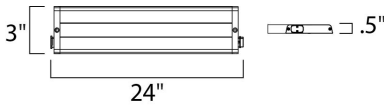

PRODUCT DESCRIPTION

The CounterMax MX-L-LPC series, a state-of-the-art low profile LED under cabinet light, installs easily under the cabinet and emits a crisp white light which illuminates without shadows. Dimmable using a standard wall dimmer and cabinets stay cool and safe with LED light output. CounterMax MX-L-LPC series is connectable with or without cords using MXInterLink5 technology, making this series convenient as well as beautiful.

MEASUREMENTS

DIMENSION : 24." L x 3." W x 0.55" H
 HANGING WEIGHT : 3.3 lb

LAMPING

INPUT VOLTAGE : 120V
 LUMENS : 903 Rated (0 Del.)
 BULB : 8 x 2.37W LED (INTEGRATED), 19W Total
 DIMMABLE : Dimmable
 CRI : 85 CRI
 COLOR_TEMP : 3000K